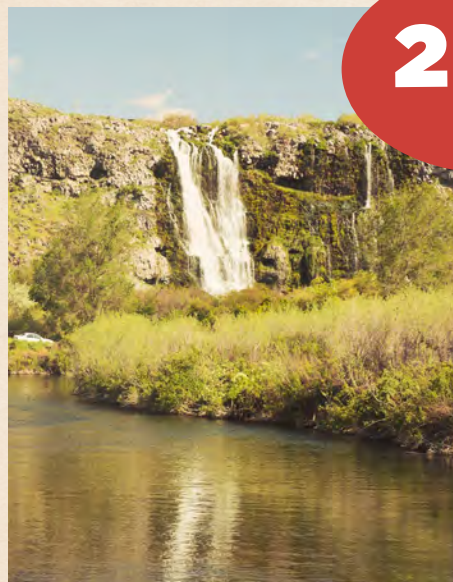

FOR THE

RIVER LOVER

Meander down the mighty Snake River while enjoying some of the finest gourmet dining in Southern Idaho. The folks at 1,000 Springs Tours have made leisure an art form with their gorgeous excursions.

SCENIC CRUISES

Great for wildlife watchers.

20%
off