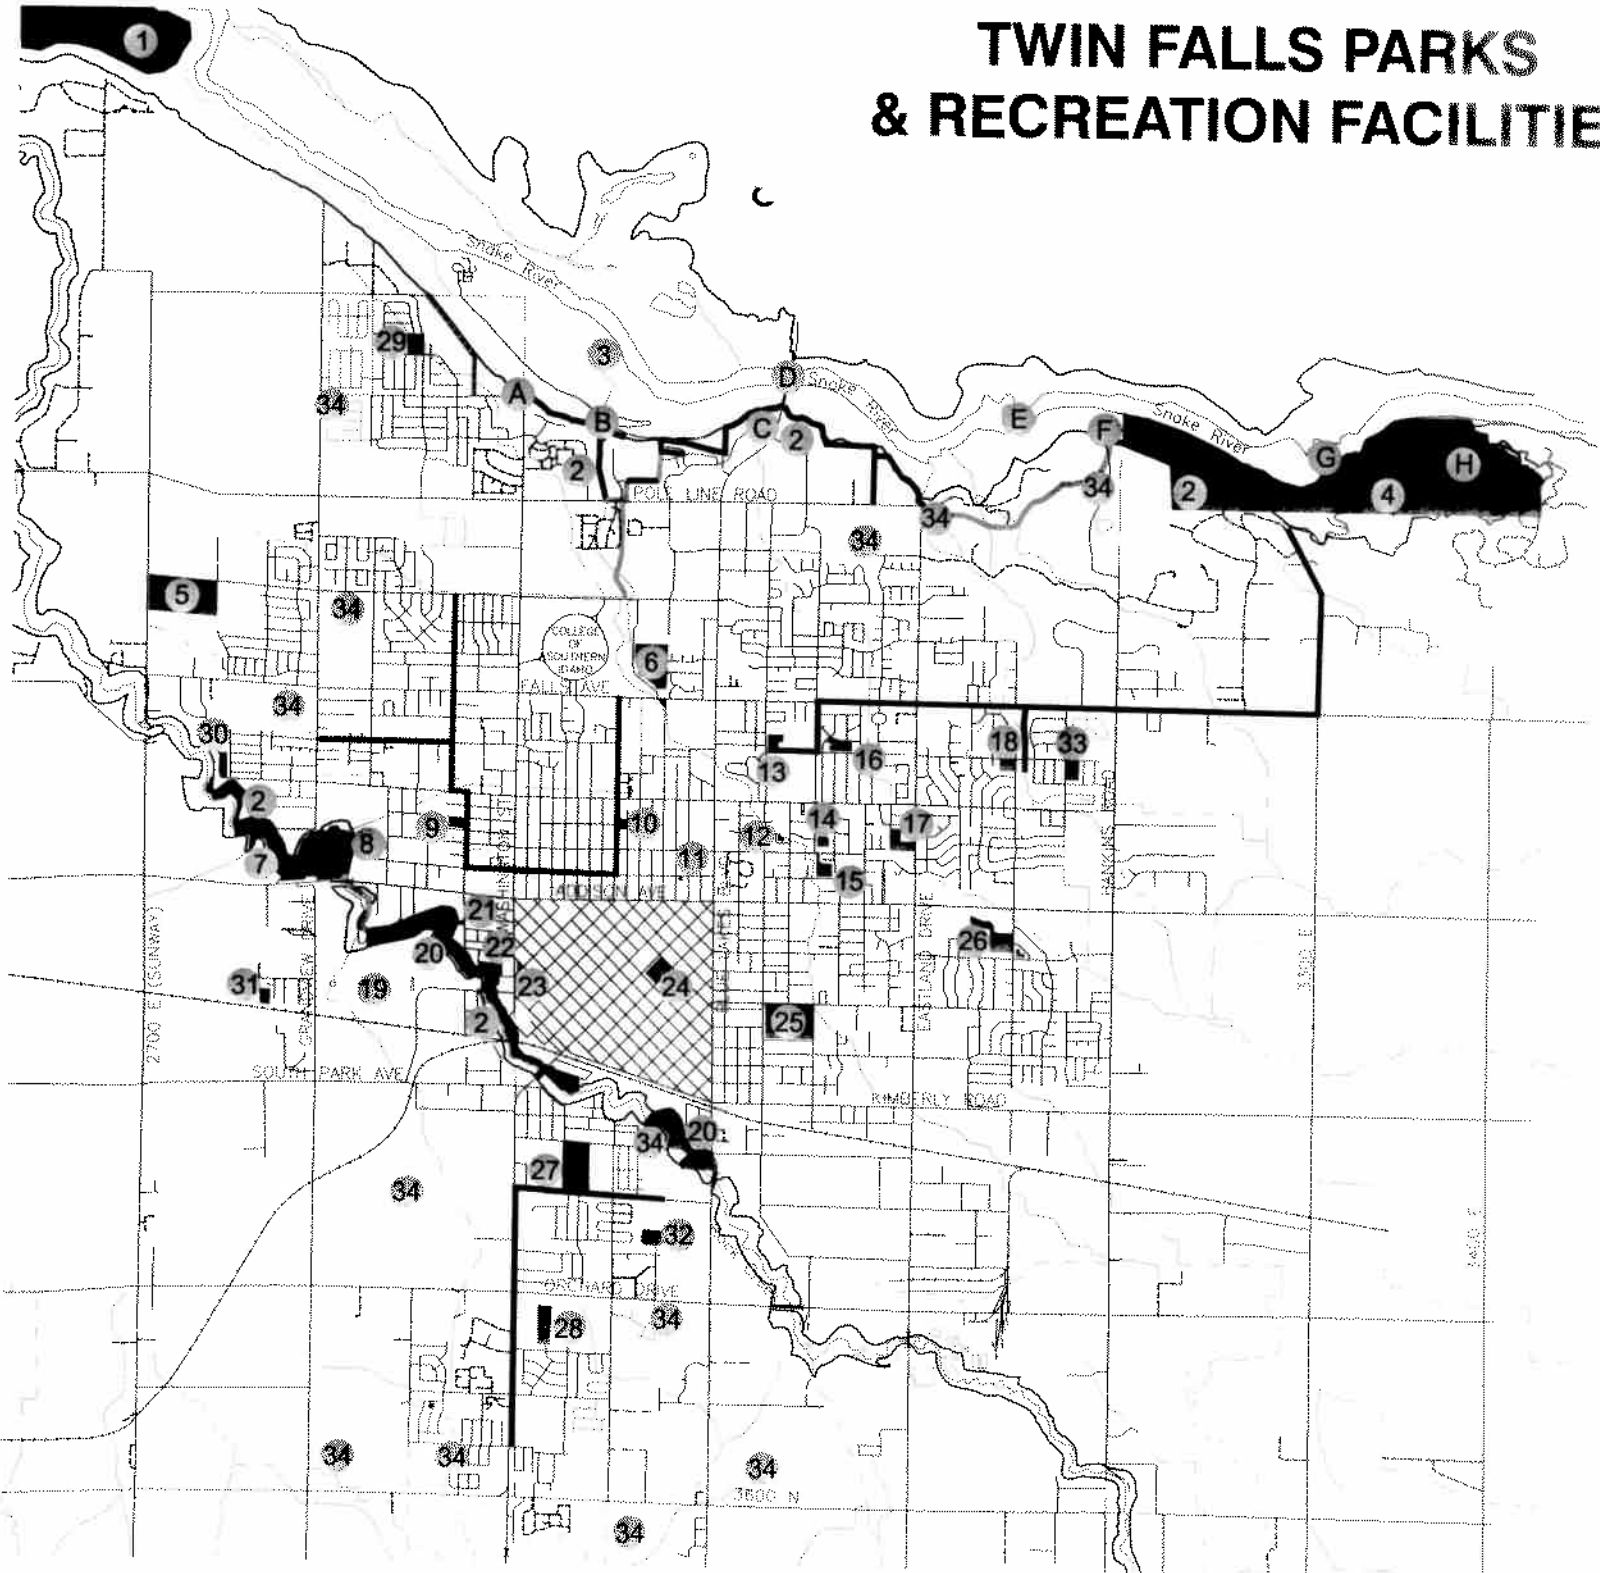

# TWIN FALLS PARKS & RECREATION FACILITIES

1. Auger Falls
2. Canyon Rim Trails
3. Centennial Park (County owned)
4. Shoshone Falls & Dierkes Lake
5. Sunway Soccer Complex
6. Frontier Field
7. Rock Creek Park (County owned)
8. Boyd Property (Co-owned/undeveloped)
9. Harry Barry Park
10. Harrison Park
11. Pierce St. Tennis Court
12. Willow Lane Park
13. Swimming Pool & Sawtooth Softball Fields
14. Sunrise Park
15. Teton Park
16. Cascade Park
17. Ascension Park
18. Jason's Woodland Hills Park
19. Twin Falls Golf Club
20. Rock Creek Canyon Parkway (City owned)
21. Blake St. Trailhead
22. Russet St. (Rock Creek Canyon Rim Property)
23. Drury Park
24. City Park
25. Harmon Park
26. Clyde Thomsen Park
27. Oregon Trail Youth Complex
28. Vista Bonita Park
29. Northern Ridge Park
30. Rock Creek Trails Estate Park
31. Fairway Estates Park
32. South Estates Park
33. Morning Sun Park
34. Future Parks